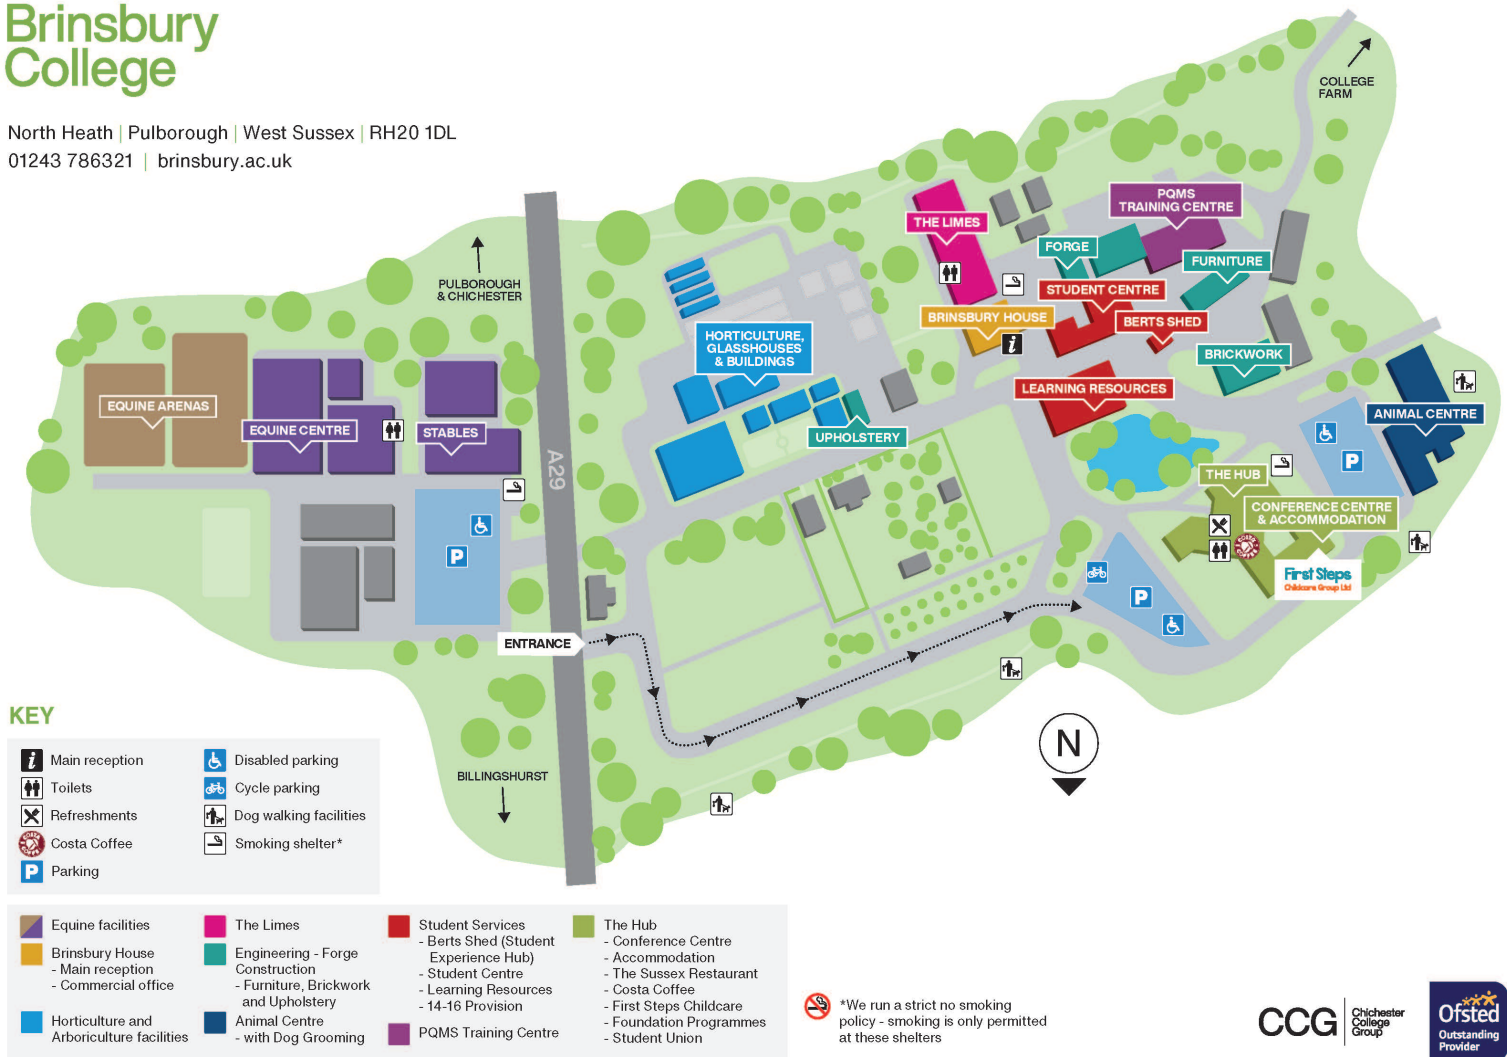

Brinsbury College Travel Map

Brinsbury College | North Heath | Pulborough | West Sussex | RH20 1DL Tel: (01243) 786321 www.brinsbury.ac.uk

Brinsbury College

North Heath | Pulborough | West Sussex | RH20 1DL
01243 786321 | brinsbury.ac.uk

Parking information

If you are parking in our campus car park **before** 5pm, it is necessary to sign in at Main Reception with your car registration details and student reference number, which can be located at the top of your interview invite.

If you are parking **after** 5pm, please register your details via the 'Just Park' app for a small fee. If you are not able to use the app, you can call 07520634455 to pay over the phone.

The location ID for Brinsbury is: **809649**

Please refer to signage in the car park for further information.

Please note it is not possible to pay for parking with the 'Just Park' app before 5pm.