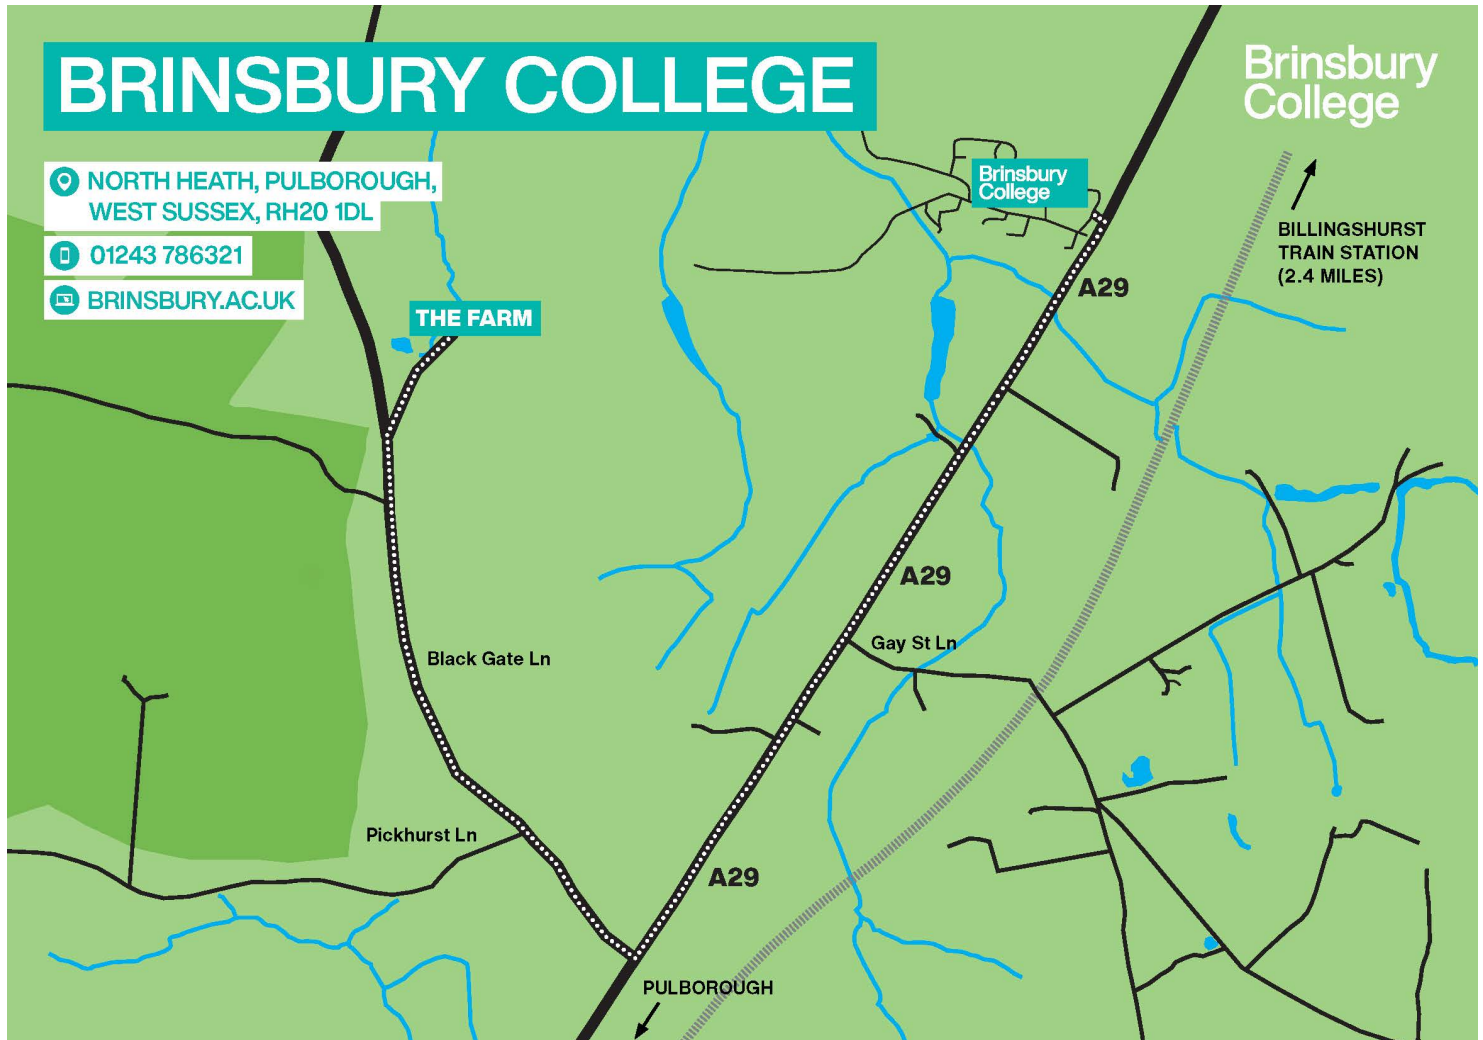

# Brinsbury College Travel Map

Brinsbury College | North Heath | Pulborough | West Sussex | RH20 1DL

tel: (01243) 786321

[www.brinsbury.ac.uk](http://www.brinsbury.ac.uk)

## Important

As your interview will be taking place at our Stable Barn Farm, please use the following address for your SatNav

Stable Barn Farm  
Black Gate Lane  
Pulborough  
West Sussex  
RH20 1DD

The farm is located 2.4 miles from our main Brinsbury Campus and 2.6 miles from Pulborough train station.