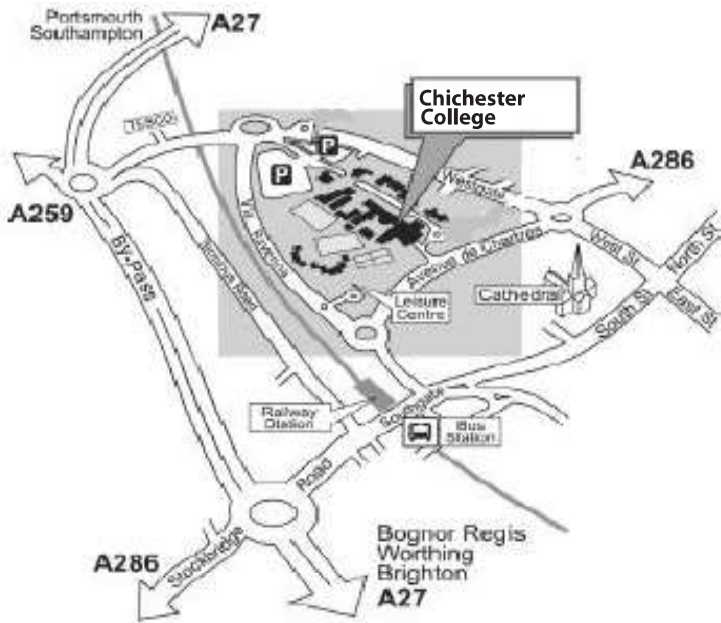

Chichester College Travel Map

Chichester Campus | Westgate Fields | Chichester | West Sussex | PO19 1SB Tel: (01243) 786321 www.chichester.ac.uk

City Approach Roads

Parking information

The main car park is located at the back of the campus.

If you are parking in our campus car park before 3pm, it is necessary to sign in at Main Reception with your car registration details and student reference number, which can be located at the top of your interview invite.

If you are parking after 3pm, please register your details via the 'Just Park' app for a small fee. If you are not able to use the app, you can call 07520634455 to pay over the phone.

The location ID for Chichester is: **809648**