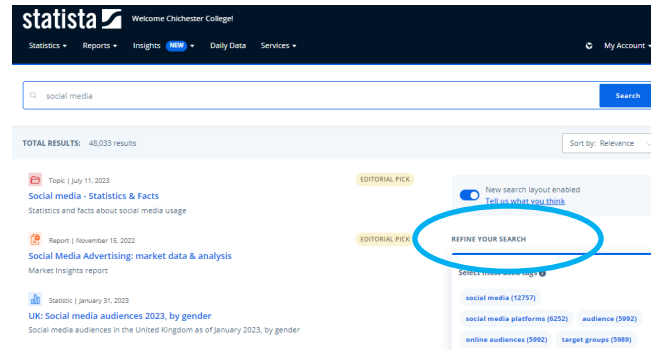

How do I log in?

Go to CCGOnline and log in. From the **Students** dropdown menu at the top of the page, select **Library, Library Resources**. Go to **Online Resources**.

Select the icon for **Statista** and then click on the image or link.

Searching this database from home

We now have a simplified WAYFless (where are you from) login for off-campus access to Statista. Click on the [WAYFless link](#) shown.

If you are not already logged into your CCG Microsoft account, sign in when prompted with your college email address and password.

You can narrow your search by using the **Refine Your Search** options to the right of the screen.