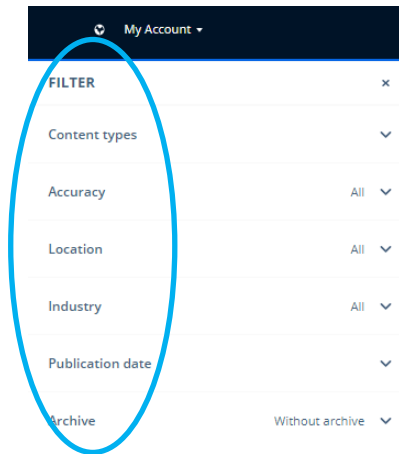

You can select a **Tag** (keyword/category) and/or select **More filters** under **Refine Your Search** to narrow your search by **Content type** (e.g. statistics, reports, topics), **Accuracy** (to change the broadness of your search), **Location**, **Industry** and **Publication Date**.