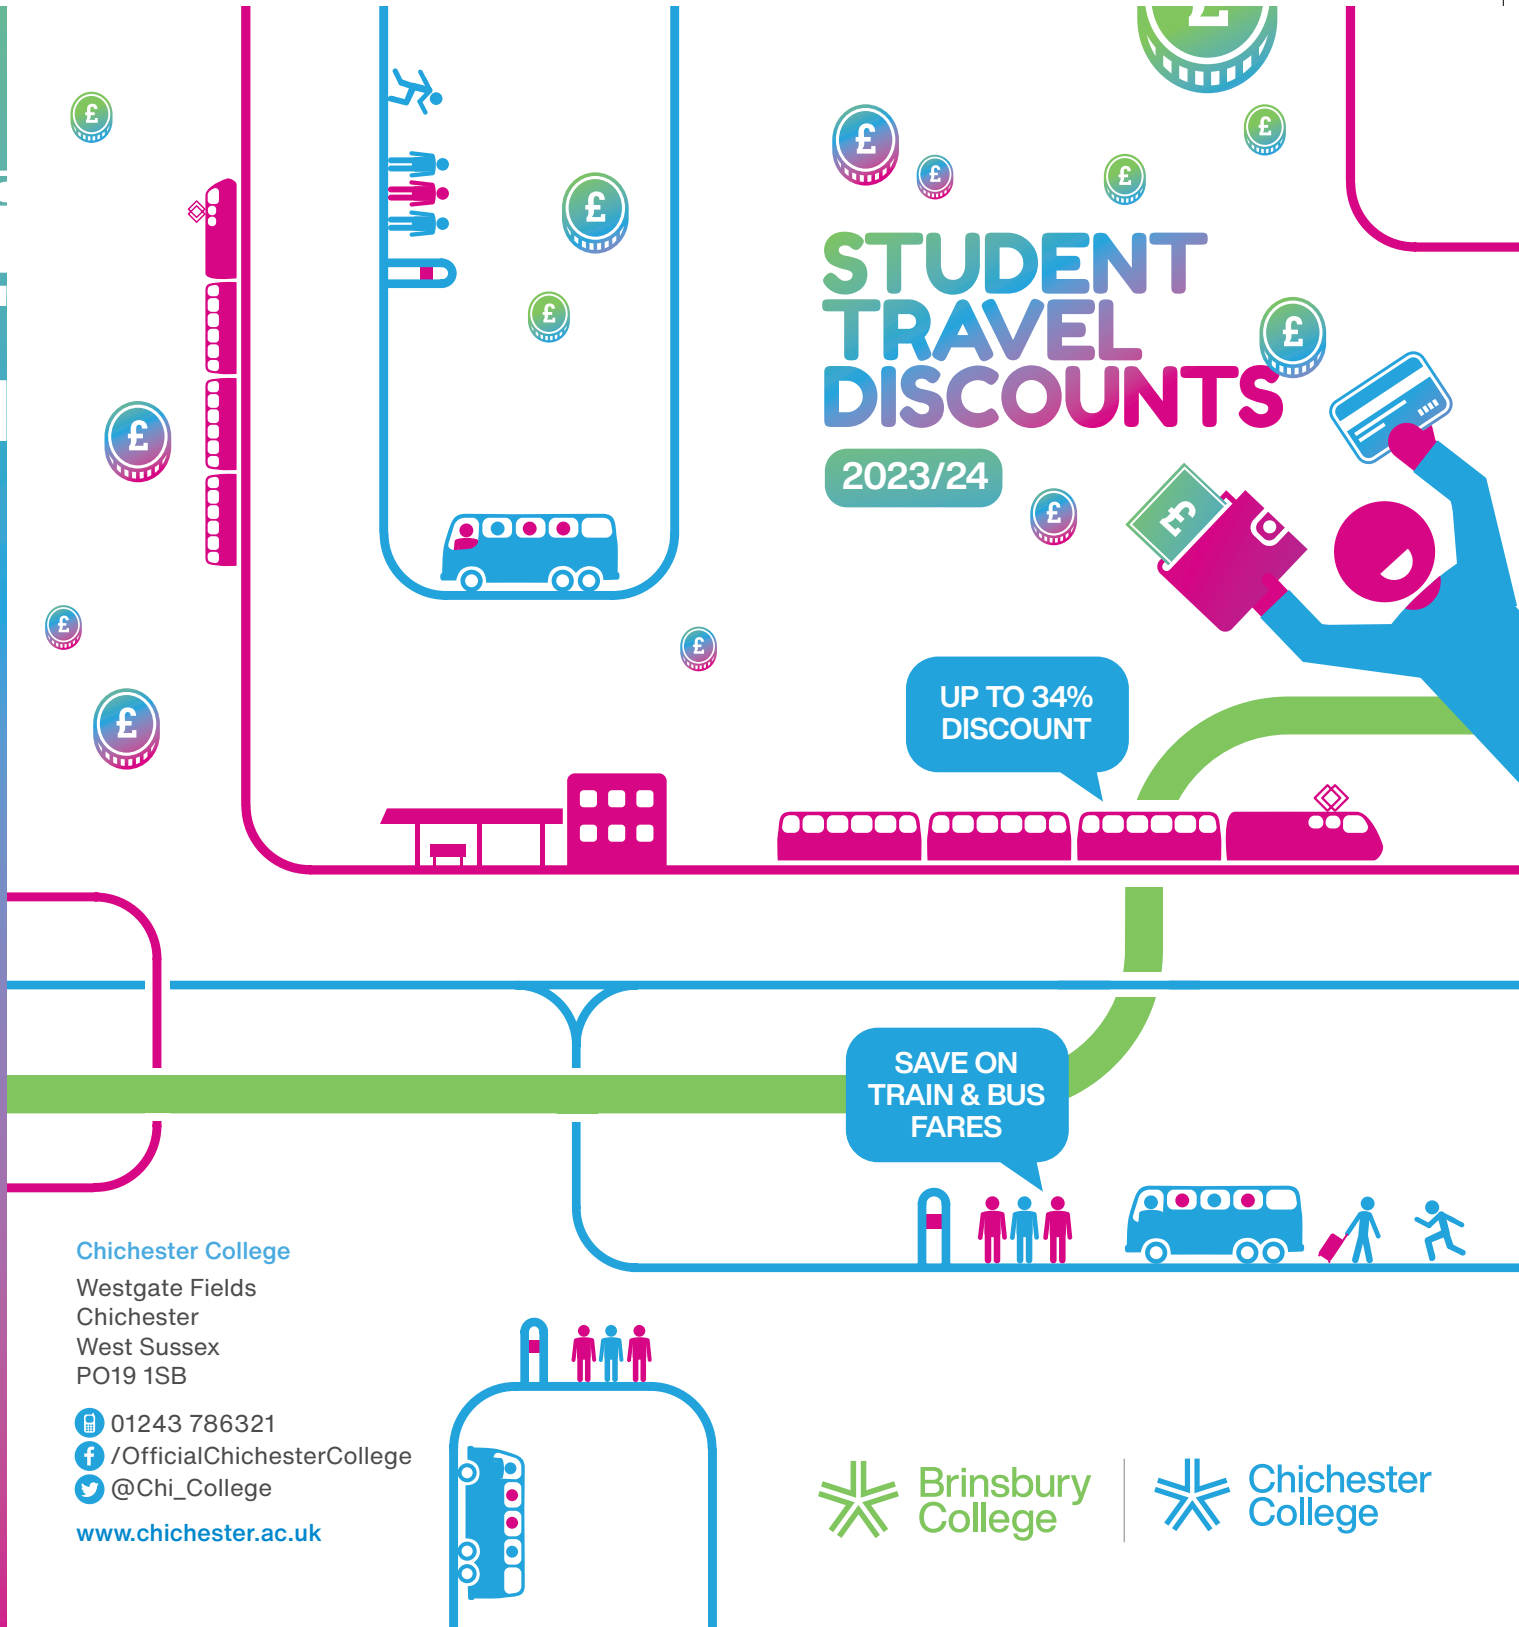

Brinsbury College

Chichester College

Train Scheme 1

To Chichester or Brinsbury Colleges from Billingshurst, Shoreham-by-Sea or Chichester

If your journey to Chichester or Brinsbury Colleges begins at Billingshurst, Shoreham-by-Sea or Chichester, or any of the stations in between, you can purchase a 7 day Unizone ticket for £23.60.

- A Unizone ticket entitles you to 7 days unlimited travel (destinations described above) for £23.60

To purchase the Unizone ticket you will need both a 16-25 Railcard and your College Student Card. Your College Student Card will be issued on enrolment. You will need to apply online at www.16-25railcard.co.uk for your 16-25 Railcard, which will cost £30 for the year.

Aged 16 or 17?

Get 50% off standard Anytime, Off-Peak, Advance and Season tickets. A 16-17 Saver is just £30 and is valid for one year or until your 18th birthday, whichever comes first. Visit www.16-17saver.co.uk/where-to-buy

Megarider Gold Ticket - West Sussex inc. routes to Brighton, Hampshire and Surrey

Stagecoach is offering a 7 day Student Megarider Gold Ticket for £26 per week to allow unlimited bus travel on their bus services within West Sussex including routes to Brighton, Hampshire and Surrey.