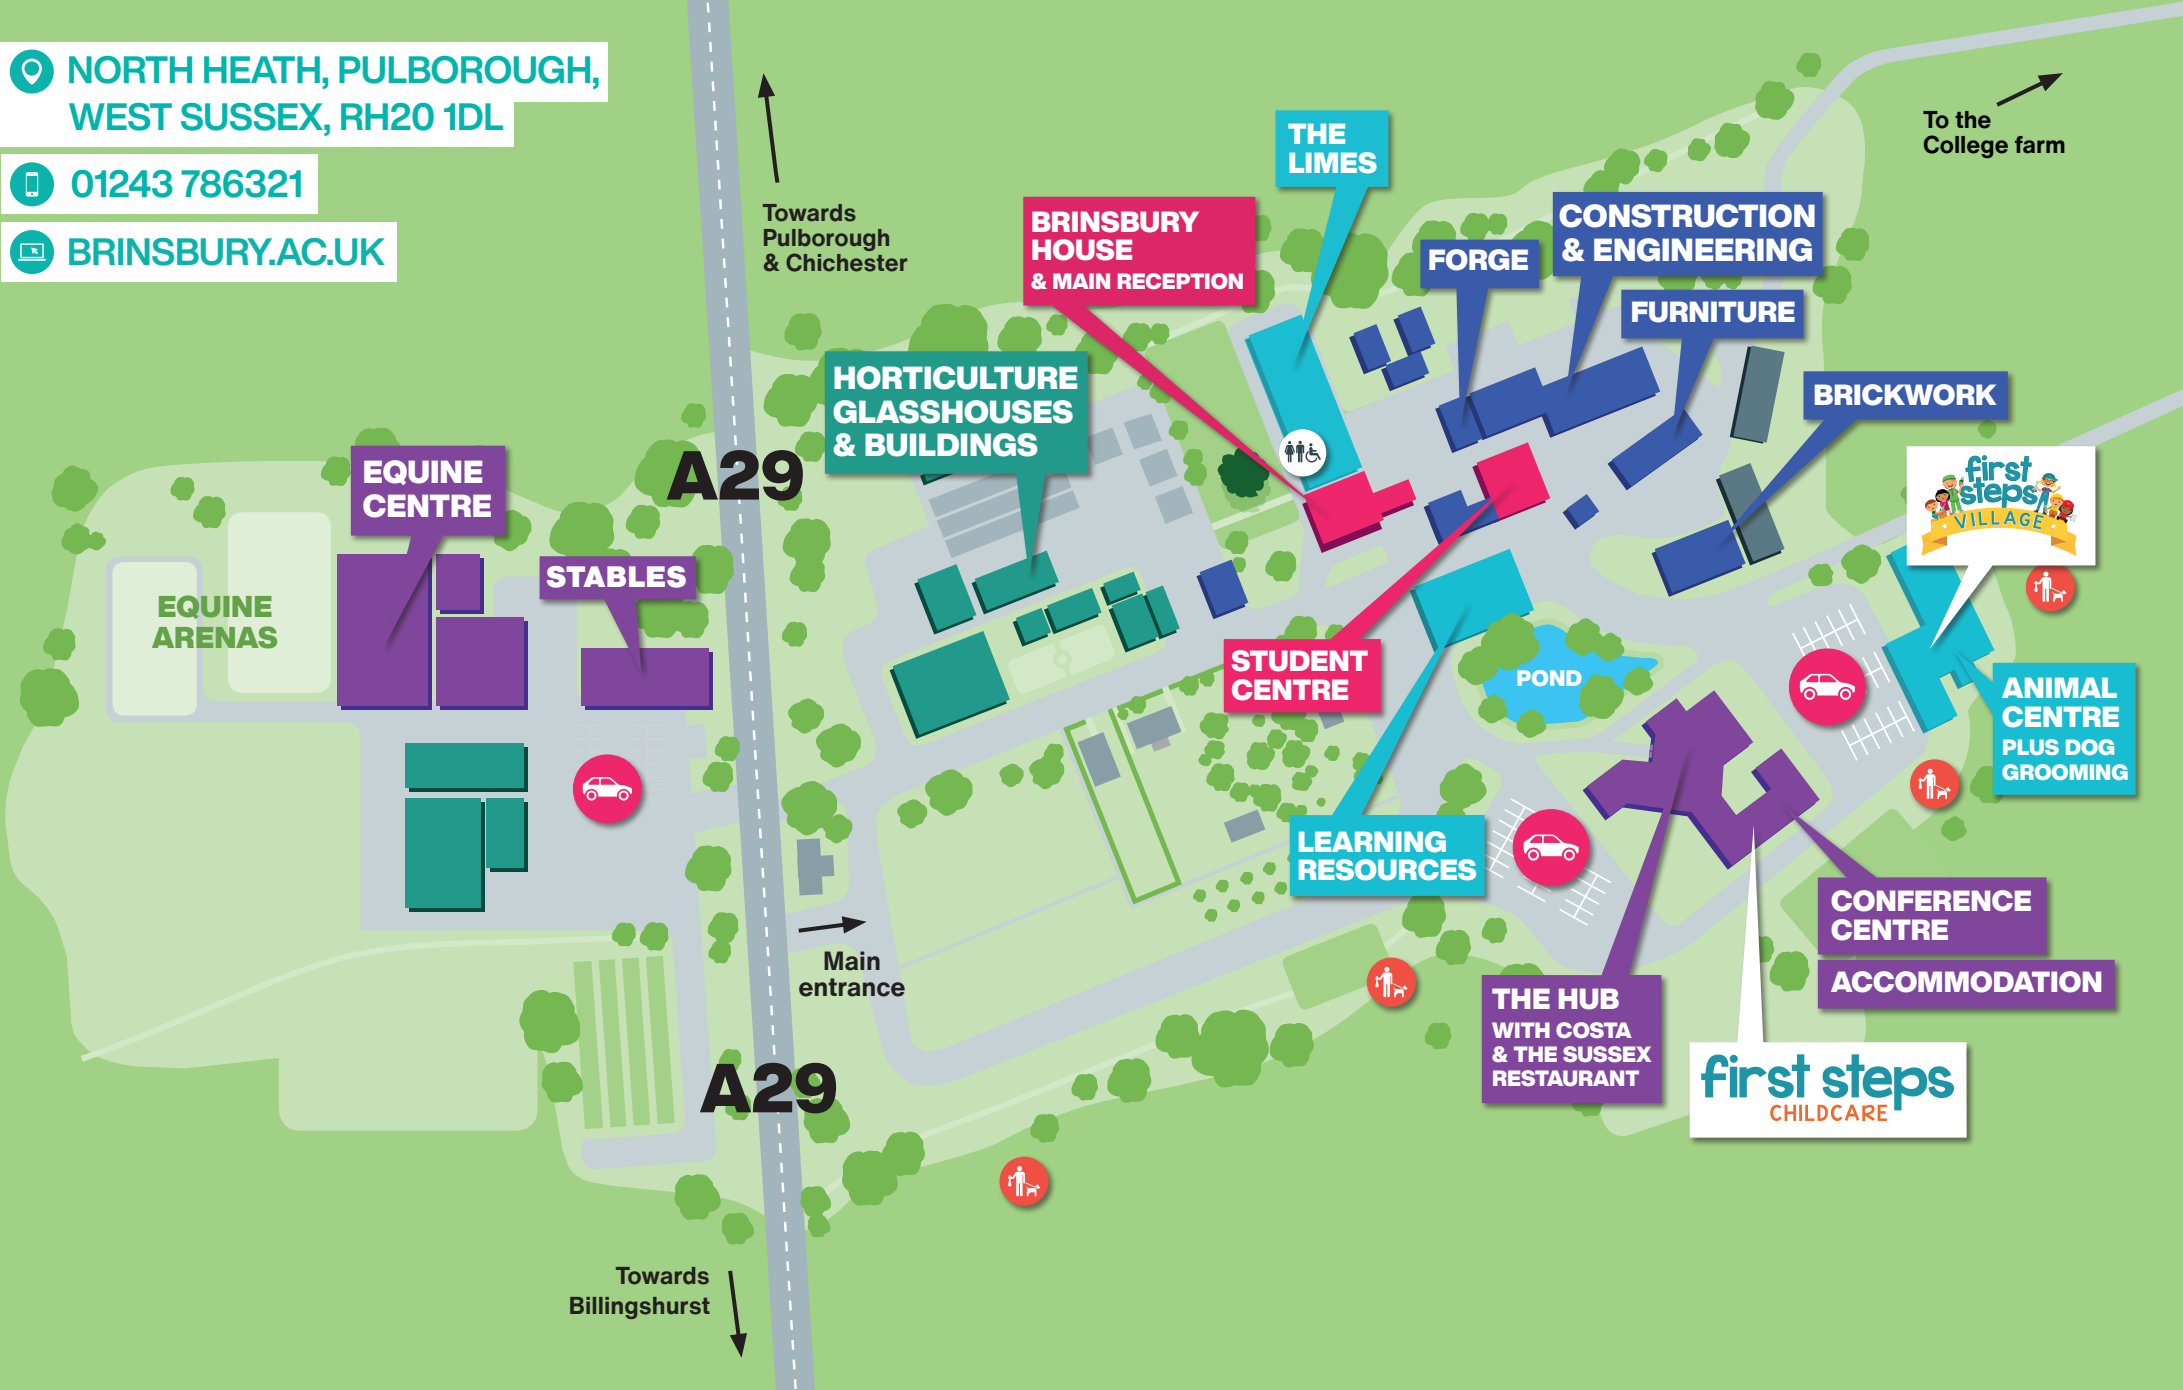

BRINSBURY COLLEGE

Brinsbury
College

 NORTH HEATH, PULBOROUGH,
WEST SUSSEX, RH20 1DL

 01243 786321

 BRINSBURY.AC.UK

Towards
Pulborough
& Chichester

To the
College farm

A29

A29

Main
entrance

Towards
Billingshurst

THE
LIMES

BRINSBURY
HOUSE
& MAIN RECEPTION

FORGE

CONSTRUCTION
& ENGINEERING

FURNITURE

BRICKWORK

HORTICULTURE
GLASSHOUSES
& BUILDINGS

EQUINE
CENTRE

STABLES

first
steps
VILLAGE

ANIMAL
CENTRE
PLUS DOG
GROOMING

STUDENT
CENTRE

LEARNING
RESOURCES

THE HUB
WITH COSTA
& THE SUSSEX
RESTAURANT

CONFERENCE
CENTRE

ACCOMMODATION

first steps
CHILDCARE

EQUINE
ARENAS

POND