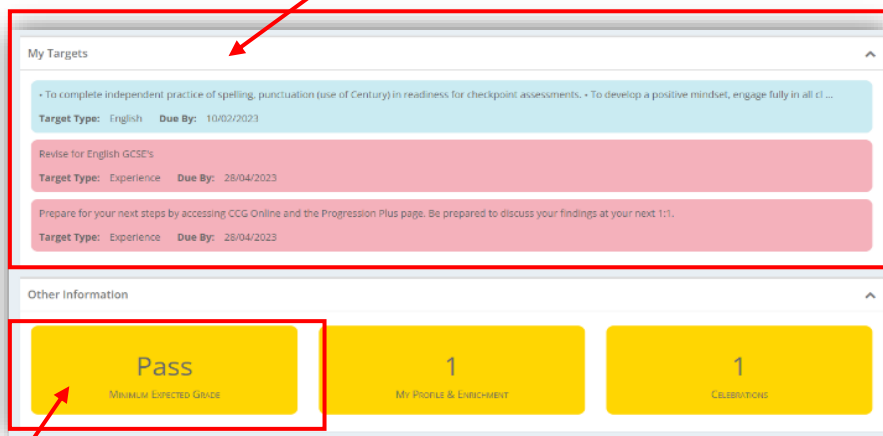

View My Targets

To view your Grades select My Targets from the top menu

Here you will see an overview of your Targets. Your latest 5 targets are listed in the order of their due date. Click on Targets to see more details.

Click on **Add Target** to add your own targets.

You can also see your Targets under My Targets on the Home page of C Space.

Here you can see your minimum Target Grade.