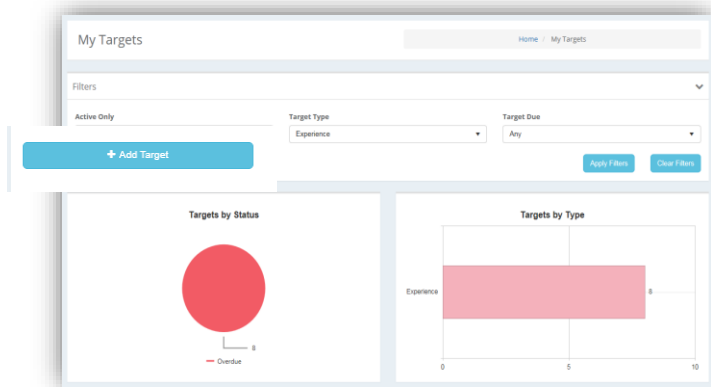

View My Targets

To view your Grades select My Targets from the top menu

Here you will see an overview of your Targets. Your latest 5 targets are listed in the order of their due date. Click on Targets to see more details.

Click on **Add Target** to add your own targets.

You can also see your Targets under My Targets on the Home page of C Space.

Here you can see your minimum Target Grade.