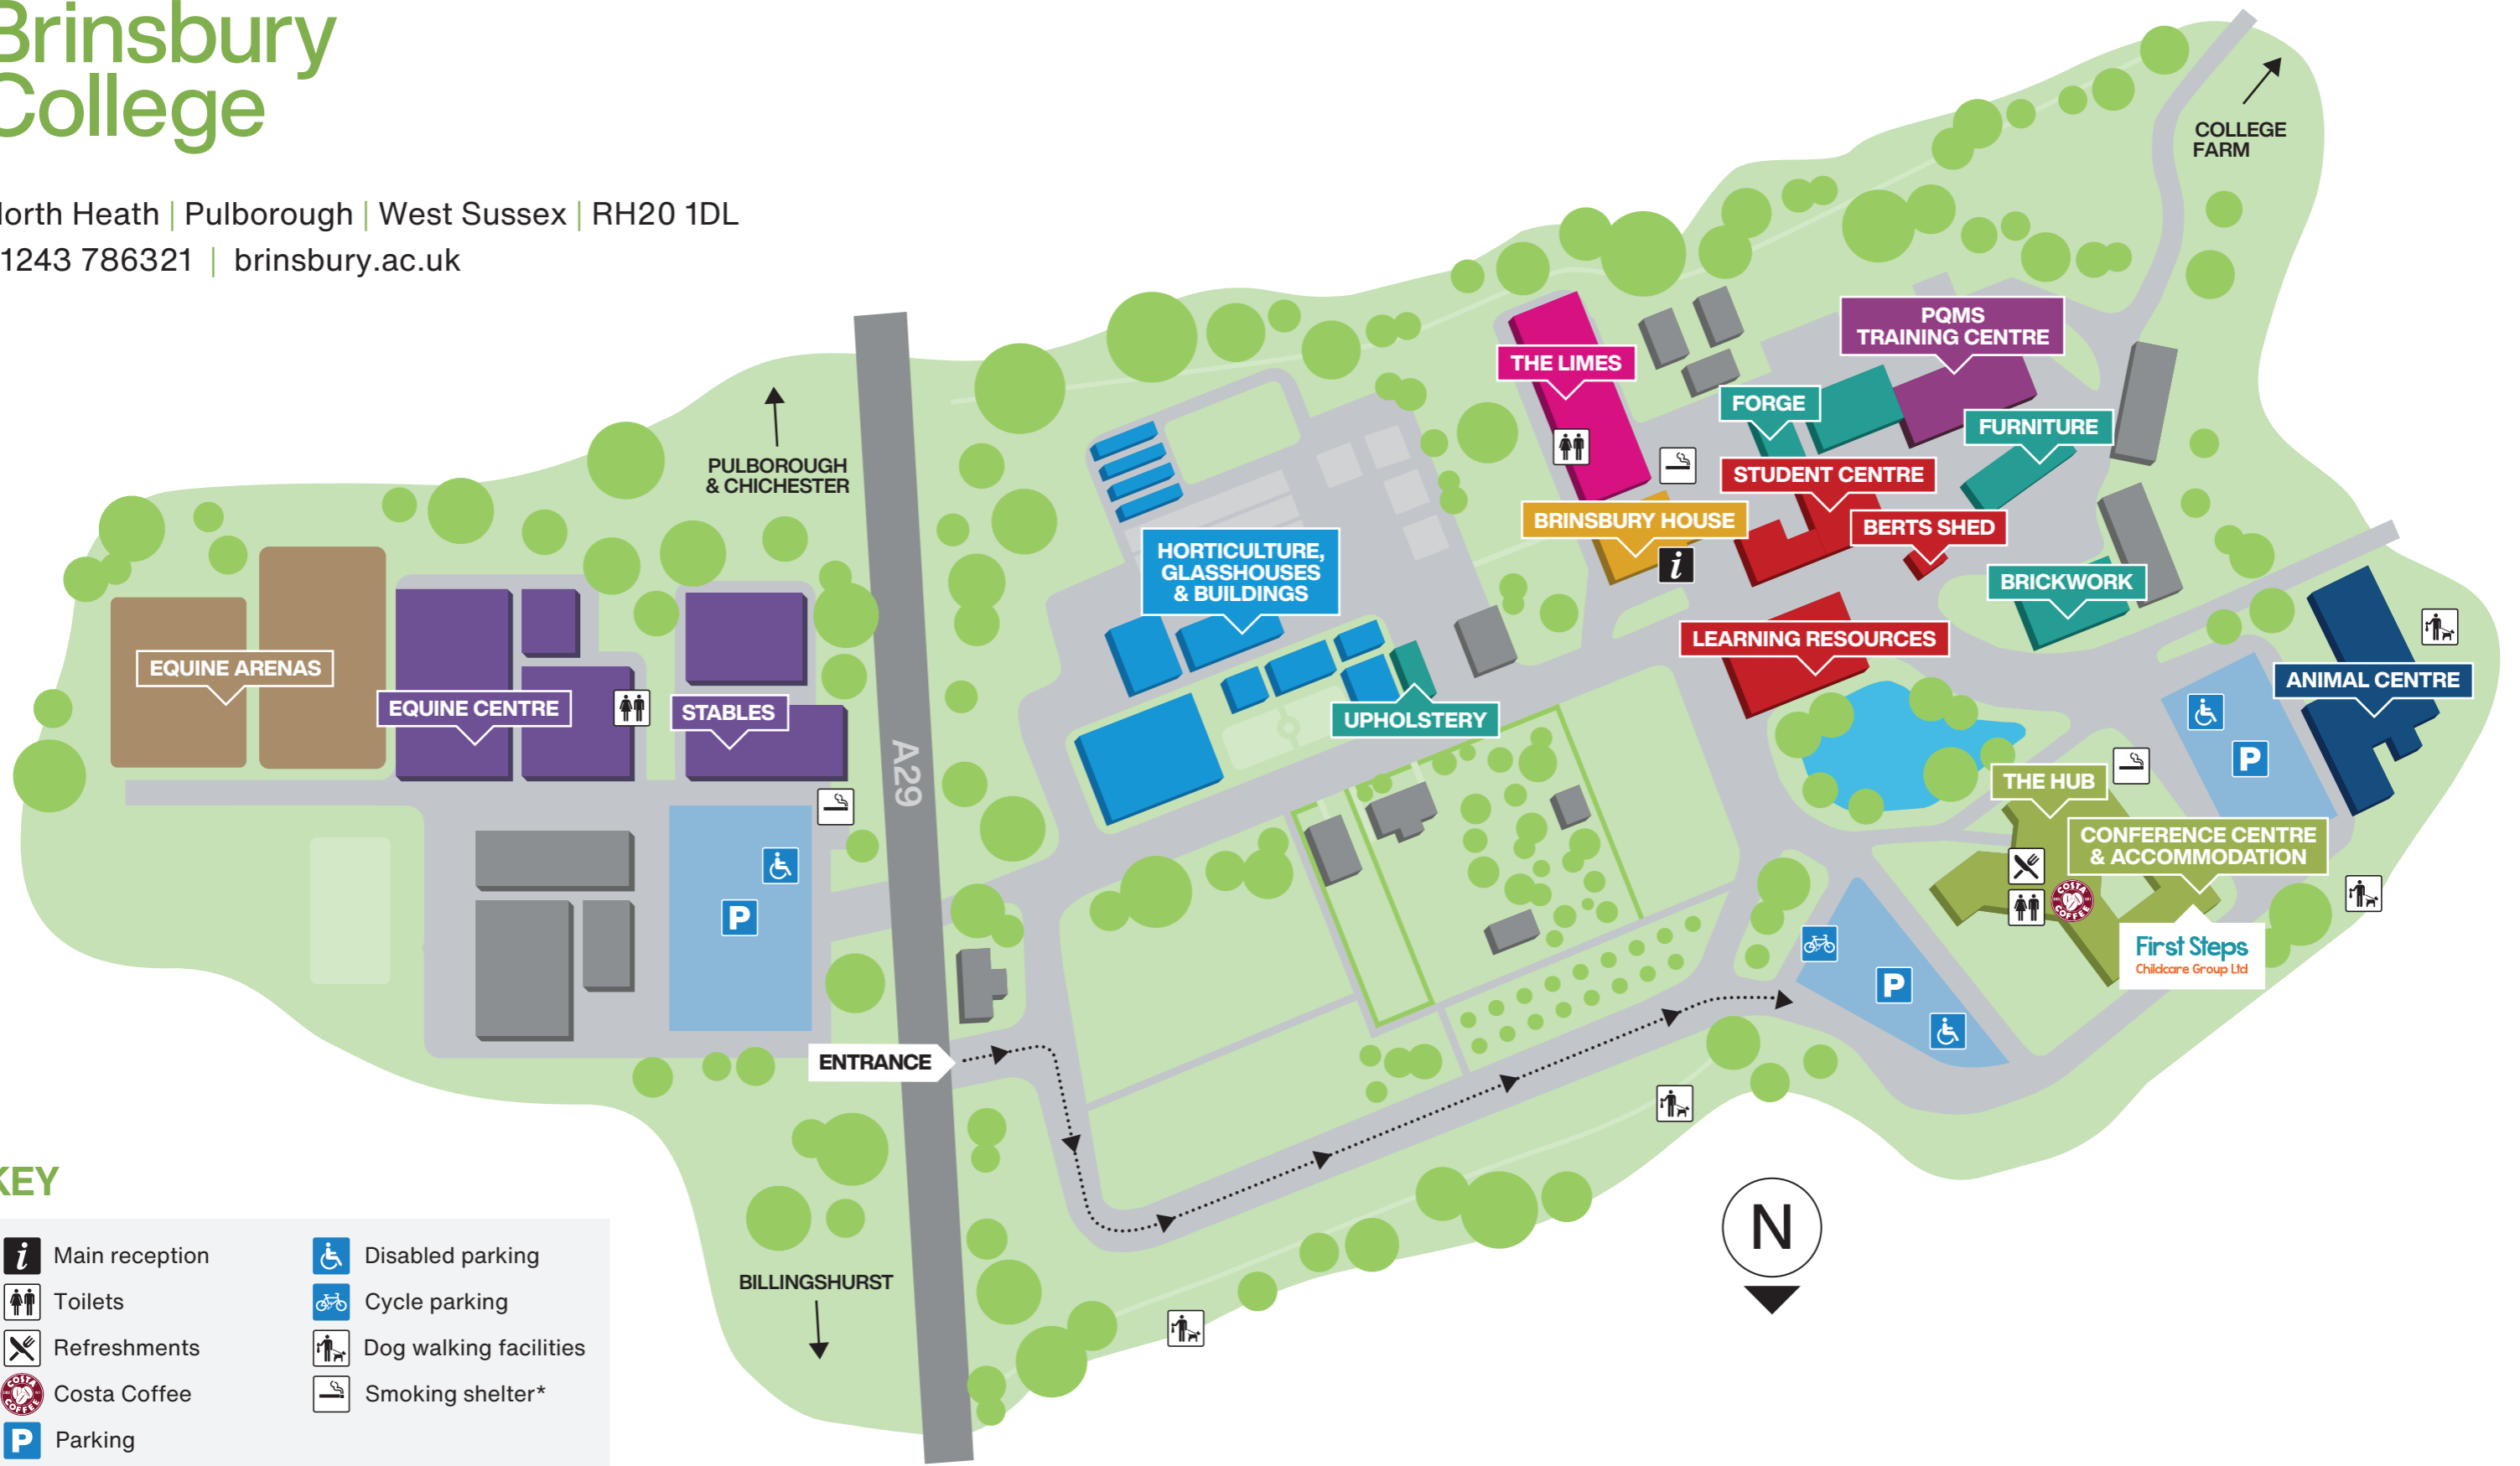

# Brinsbury College

North Heath | Pulborough | West Sussex | RH20 1DL  
 01243 786321 | brinsbury.ac.uk

## KEY

- |                |                        |
|----------------|------------------------|
| Main reception | Disabled parking       |
| Toilets        | Cycle parking          |
| Refreshments   | Dog walking facilities |
| Costa Coffee   | Smoking shelter*       |
| Parking        |                        |

- |  |   |  |   |
|--|---|--|---|
| Equine facilities  | The Limes   | Student Services<br>- Berts Shed (Student Experience Hub)<br>- Student Centre<br>- Learning Resources<br>- 14-16 Provision | The Hub<br>- Conference Centre<br>- Accommodation<br>- The Sussex Restaurant<br>- Costa Coffee<br>- First Steps Childcare<br>- Foundation Programmes<br>- Student Union |
| Brinsbury House<br>- Main reception<br>- Commercial office | Engineering - Forge<br>Construction<br>- Furniture, Brickwork<br>and Upholstery | PQMS Training Centre   |   |
| Horticulture and<br>Arboriculture facilities               | Animal Centre<br>- with Dog Grooming  |  |   |